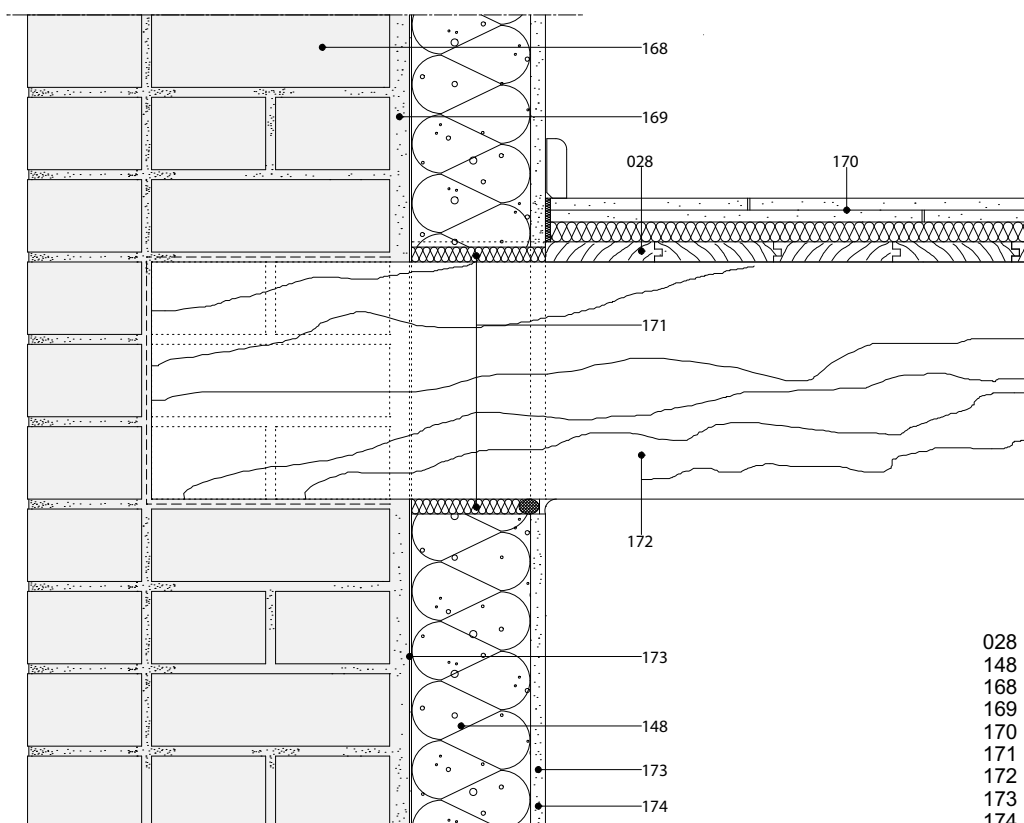

# Window connection – horizontal

# Cross-section, wooden beam ceiling

- 028 Bording
- 148 Ytong Multipor Mineral Insulation Board
- 168 Present masonry
- 169 Present interior plaster
- 170 Fermacell dry flooring element
- 171 Decoupling strips (e.g. hemp)
- 172 Wooden beam
- 173 Ytong Multipor light mortar
- 174 Ytong Multipor reinforcement mesh