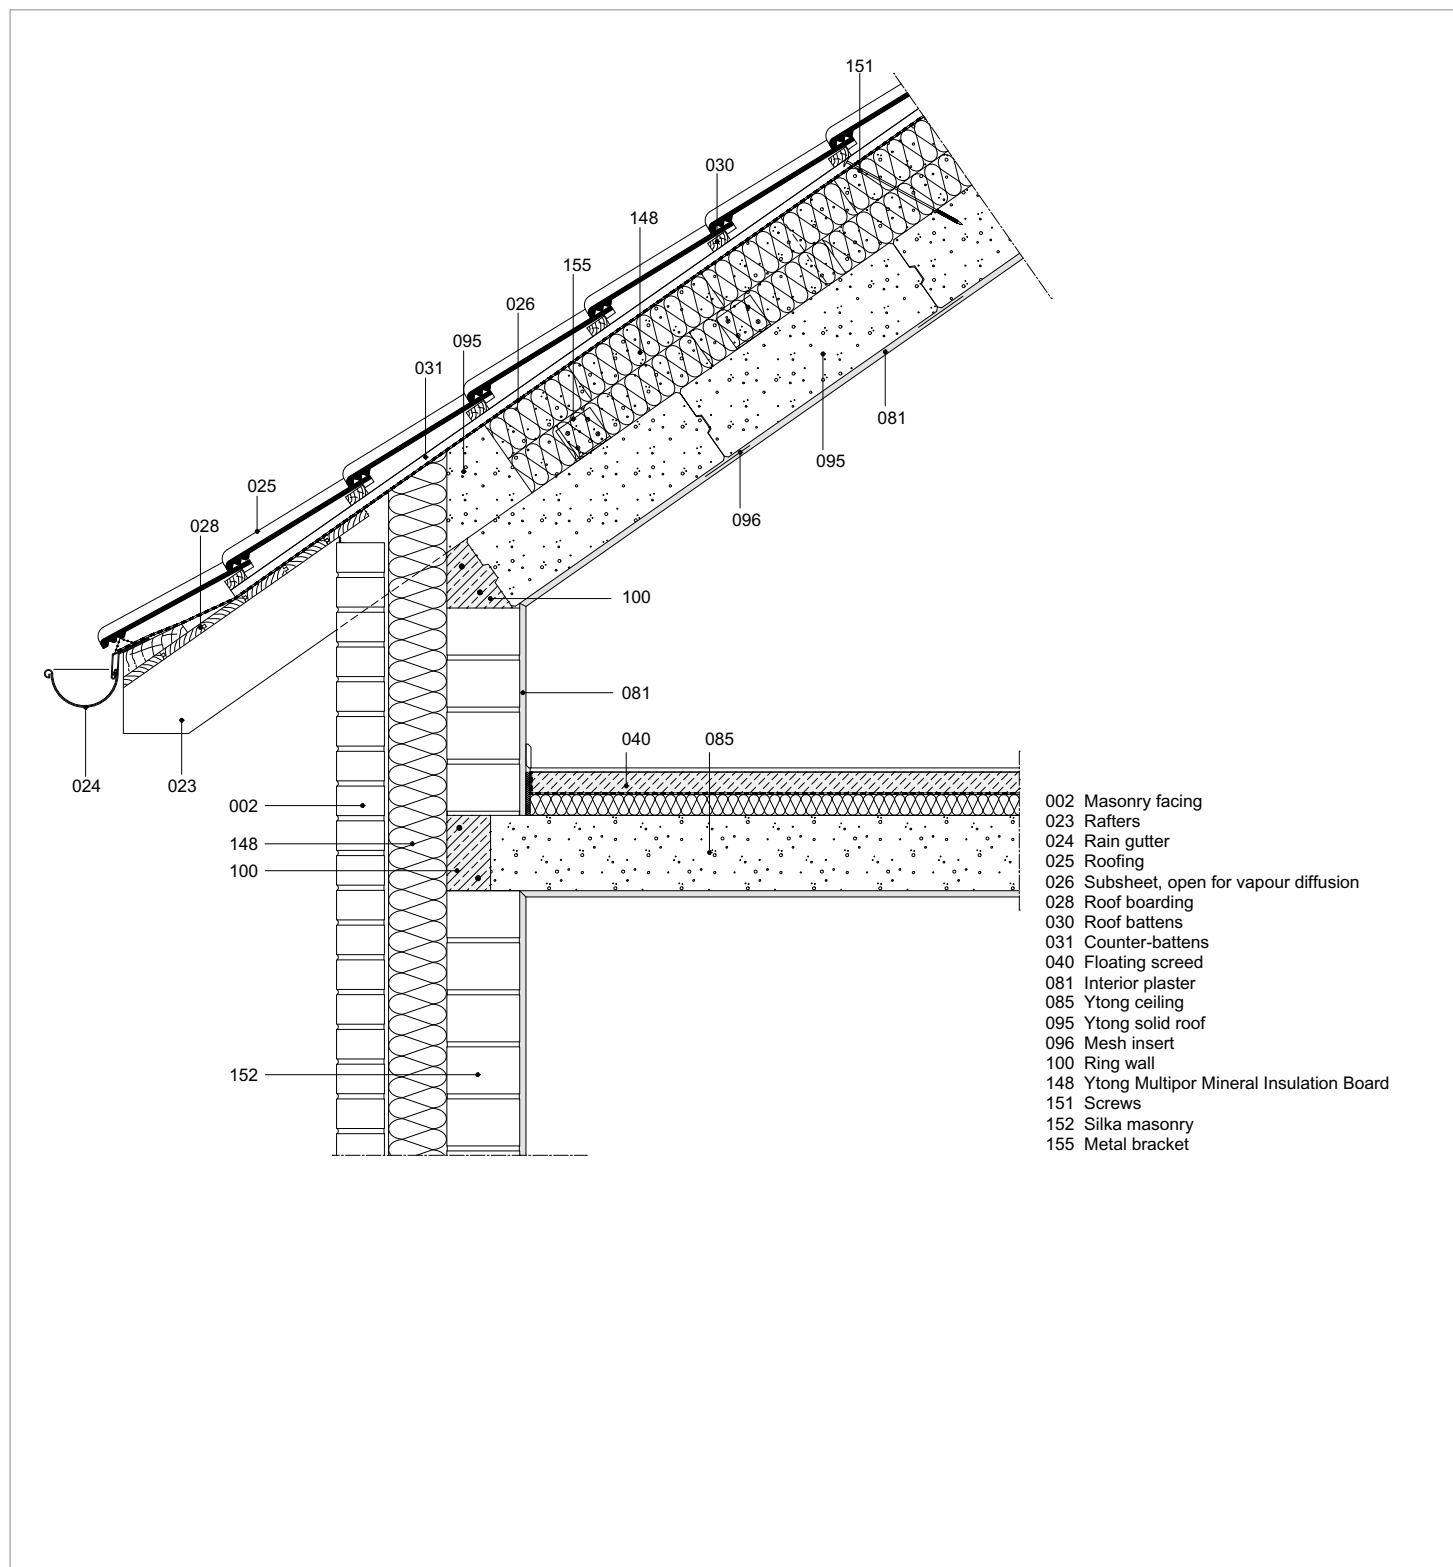

# Eaves with masonry facing

- 002 Masonry facing
- 023 Rafters
- 024 Rain gutter
- 025 Roofing
- 026 Subsheet, open for vapour diffusion
- 028 Roof boarding
- 030 Roof battens
- 031 Counter-battens
- 040 Floating screed
- 081 Interior plaster
- 085 Ytong ceiling
- 095 Ytong solid roof
- 096 Mesh insert
- 100 Ring wall
- 148 Ytong Multipor Mineral Insulation Board
- 151 Screws
- 152 Silka masonry
- 155 Metal bracket

# Eaves with visible joist heads