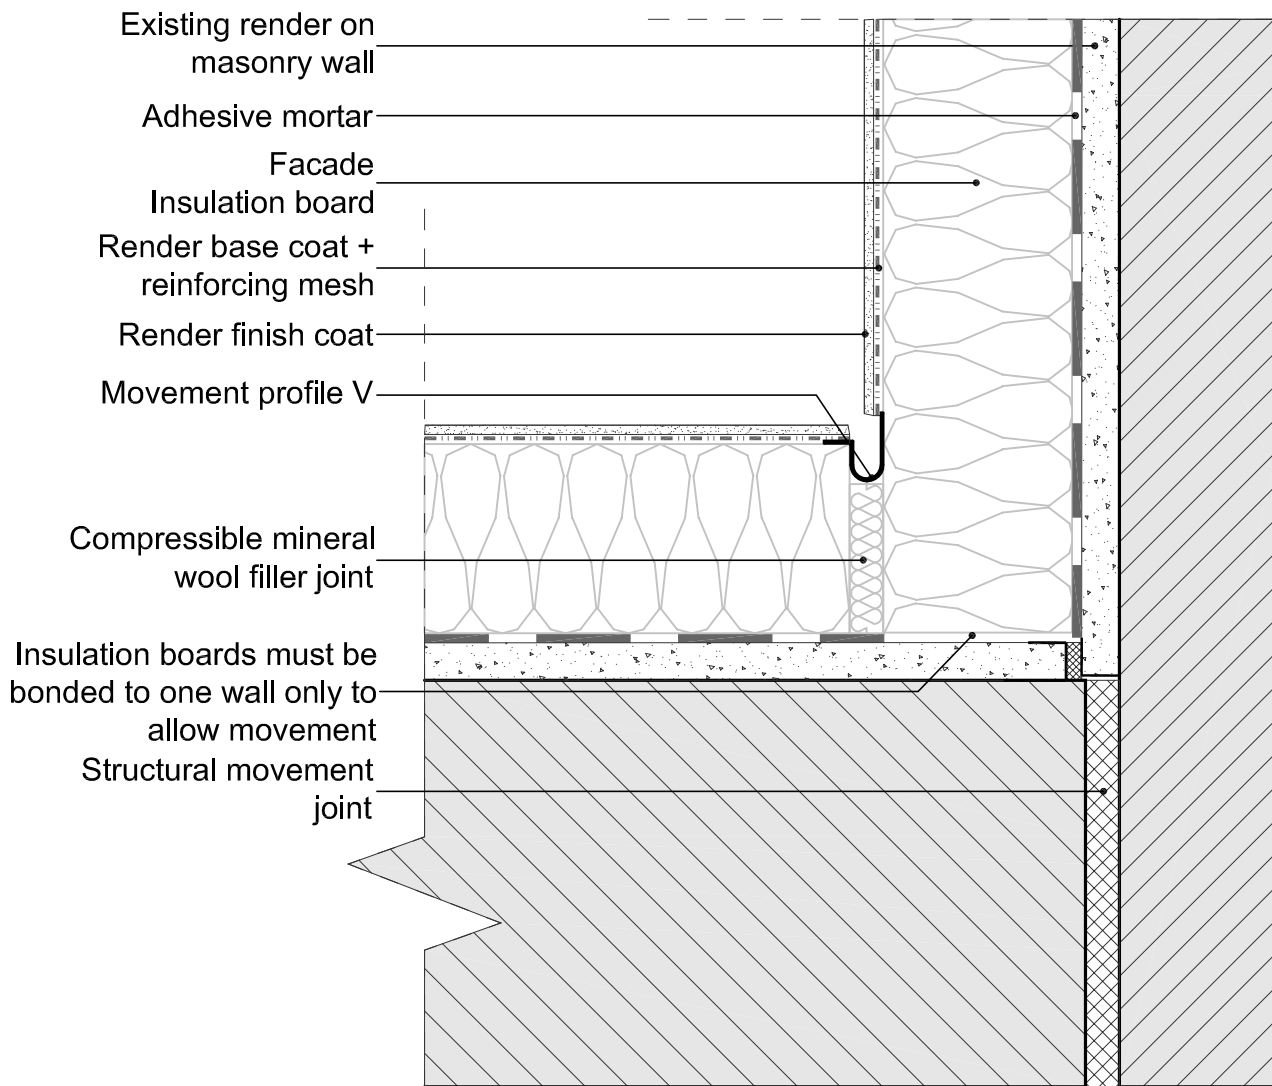

Stage
NEW CONSTRUCTION

No.
D 1.11
Rev.
1
Date

BAUMIT EXTERNAL WALL INSULATION SYSTEM

Drawing
MOVEMENT JOINT
DETAIL SECTION

Stage
REFURBISHMENT

No.
D 2.10
Rev.
1
Date

BAUMIT EXTERNAL WALL INSULATION SYSTEM

Drawing
MOVEMENT JOINT
DETAIL PLAN

Stage
REFURBISHMENT

No.
D 2.11

Rev.
1
Date