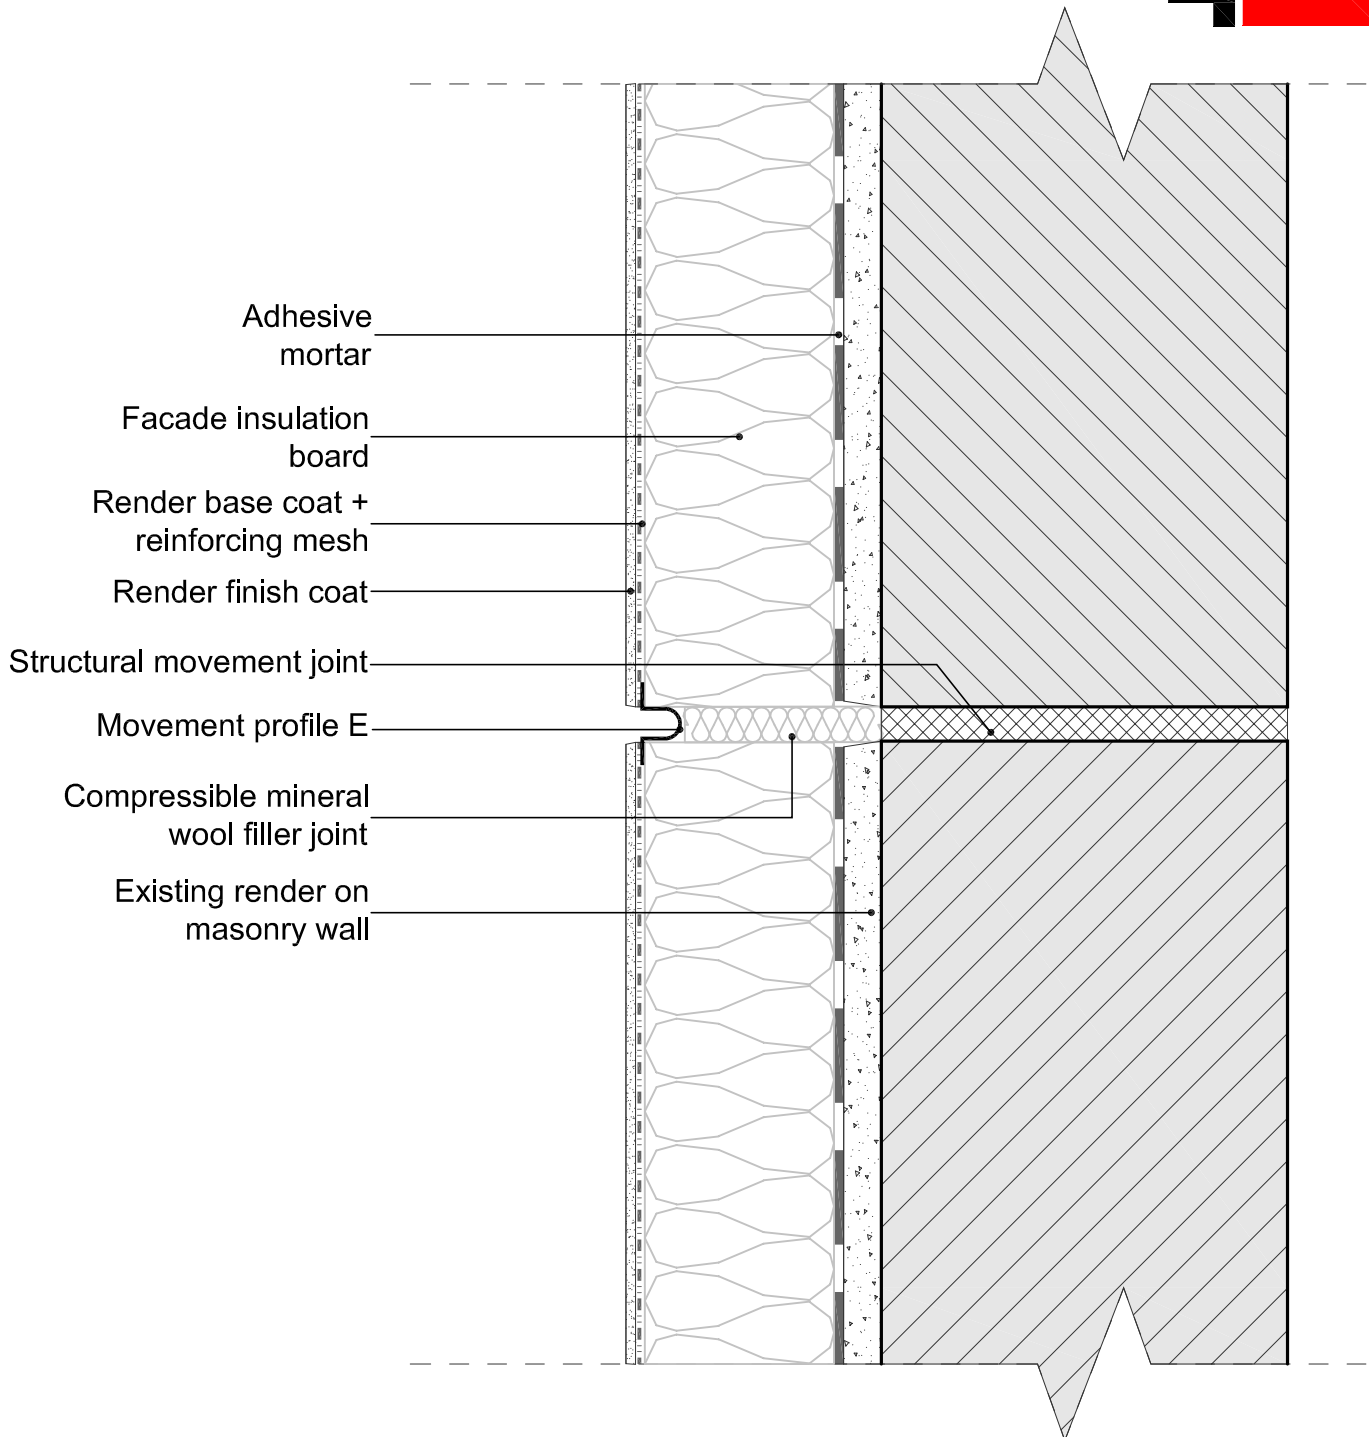

BAUMIT EXTERNAL WALL INSULATION SYSTEM

Drawing
MOVEMENT JOINT
DETAIL SECTION

Stage
REFURBISHMENT

No.
D 2.10
Rev.
1
Date